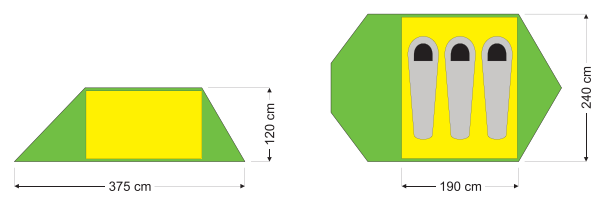

DURALITE® WP+

The "Lite" is a tunnel tent which is very easy to raise and offer generous spaces. This tent has a high bathtub floor to stop water getting trough in rough conditions. Excellent ventilating properties to inhibit condensation. Linked inner and outer tent for simultaneous pitching. The large vestibule is equipped with a mosquito net.

NAME: Lite 2
TOTAL WEIGHT: 2,5 kg
ART.NO: 5029205

OUTER TENT: DURALITE WP+ Polyester Ripstop
Waterproof: 5 000 mm
INNER TENT: 190T Polyester, breathable
FLOOR: 210T Polyester PU
Waterproof: 10 000 mm

NAME: Lite 3
TOTAL WEIGHT: 2,75 kg
ART.NO: 5029206

OUTER TENT: DURALITE WP+ Polyester Ripstop
Waterproof: 5 000 mm
INNER TENT: 190T Polyester, breathable
FLOOR: 210T Polyester PU
Waterproof: 10 000 mm

DURALITE® WP+

The "Arctic dome" is a self-supporting tent which is useful in terrains where pegs can be hard to fasten. This tent has a high bathtub floor to stop water getting trough in rough conditions. Excellent ventilating properties to inhibit condensation. Linked inner and outer tent for simultaneous pitching. Two vestibules and entrances with a mosquito net.

NAME: Arctic 2 Dome
TOTAL WEIGHT: 3,5 kg
ART.NO: 5029207

OUTER TENT: DURALITE WP+ Polyester Ripstop
Waterproof: 5 000 mm
INNER TENT: 190T Polyester, breathable
FLOOR: 210T Polyester PU
Waterproof: 10 000 mm

NAME: Arctic 3 Dome
TOTAL WEIGHT: 4,0 kg
ART.NO: 5029208

OUTER TENT: DURALITE WP+ Polyester Ripstop
Waterproof: 5 000 mm
INNER TENT: 190T Polyester, breathable
FLOOR: 210T Polyester PU
Waterproof: 10 000 mm