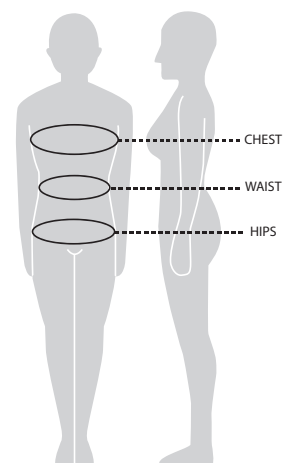

Colour: Black, Navy Size: 28 - 35
ART NO: 6059301

Women's body measurements

Size	XS	S	M	L	XL	XXL
Chest	80	88	96	104	116	128
Waist	64	72	80	88	101	114
Hip	91	97	104	112	122	132
Inseam	79	79	79	79	79	79
Sleeve Length	59,5	60	60,5	61	61,5	62