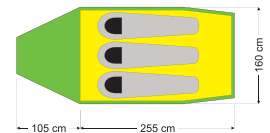

DURALITE® WP+

The "Arctic dome" is a self-supporting tent which is useful in terrains where pegs can be hard to fasten. This tent has a high bathtub floor to stop water getting trough in rough conditions. Excellent ventilating properties to inhibit condensation. Linked inner and outer tent for simultaneous pitching. Two vestibules and entrances with a mosquito net.

NAME: Arctic 2 Dome
TOTAL WEIGHT: 3,5 kg
ART.NO: 5029207

OUTER TENT: DURALITE WP+ Polyester Ripstop
Waterproof: 5 000 mm
INNER TENT: 190T Polyester, breathable
FLOOR: 210T Polyester PU
Waterproof: 10 000 mm

NAME: Arctic 3 Dome
TOTAL WEIGHT: 4,0 kg
ART.NO: 5029208

OUTER TENT: DURALITE WP+ Polyester Ripstop
Waterproof: 5 000 mm
INNER TENT: 190T Polyester, breathable
FLOOR: 210T Polyester PU
Waterproof: 10 000 mm