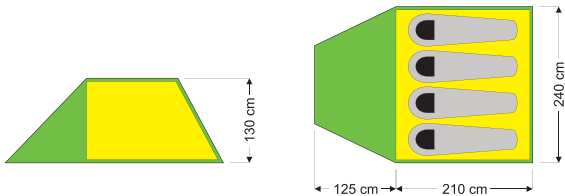

DURALITE® WP+

The "Arctic" is a tunnel tent that is very easy to raise and offer generous spaces. This tent has a high bathtub floor to stop water getting trough in rough conditions. Excellent ventilating properties to inhibit condensation. Linked inner and outer tent for for simultaneous pitching. The extended vestibule is equipped with a mosquito net.

NAME: Arctic 2
TOTAL WEIGHT: 2,75 kg
ART.NO: 5029203

OUTER TENT: DURALITE WP+ Polyester Ripstop
Waterproof: 5 000 mm
INNER TENT: 190T Polyester, breathable
FLOOR: 210T Polyester PU
Waterproof: 10 000 mm

NAME: Arctic 3
TOTAL WEIGHT: 3,0 kg
ART.NO: 5029204

OUTER TENT: DURALITE WP+ Polyester Ripstop
Waterproof: 5 000 mm
INNER TENT: 190T Polyester, breathable
FLOOR: 210T Polyester PU
Waterproof: 10 000 mm