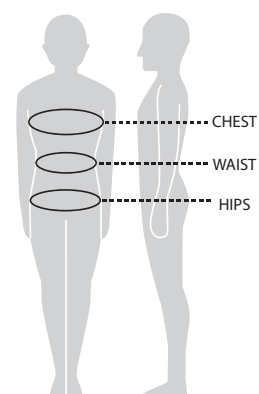

Junior's body measurements

Size	122/128	134/140	146/152	158/164
Age	7-8	9-10	11-12	13-14
Chest	64	70	76	82
Waist	58	61	64	67
Hip	69	75	82	87
Inseam	59	66	71,5	77
Sleeve Length	45	50	54,5	59