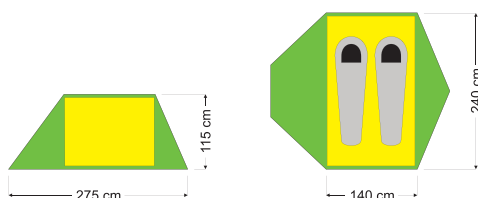

DURALITE® WP+

The "Lite" is a tunnel tent which is very easy to raise and offer generous spaces. This tent has a high bathtub floor to stop water getting trough in rough conditions. Excellent ventilating properties to inhibit condensation. Linked inner and outer tent for simultaneous pitching. The large vestibule is equipped with a mosquito net.

NAME: Lite 2
TOTAL WEIGHT: 2,5 kg
ART.NO: 5029205

OUTER TENT: DURALITE WP+ Polyester Ripstop
Waterproof: 5 000 mm
INNER TENT: 190T Polyester, breathable
FLOOR: 210T Polyester PU
Waterproof: 10 000 mm

NAME: Lite 3
TOTAL WEIGHT: 2,75 kg
ART.NO: 5029206

OUTER TENT: DURALITE WP+ Polyester Ripstop
Waterproof: 5 000 mm
INNER TENT: 190T Polyester, breathable
FLOOR: 210T Polyester PU
Waterproof: 10 000 mm

DURALITE® WP+

The "Arctic dome" is a self-supporting tent which is useful in terrains where pegs can be hard to fasten. This tent has a high bathtub floor to stop water getting trough in rough conditions. Excellent ventilating properties to inhibit condensation. Linked inner and outer tent for simultaneous pitching. Two vestibules and entrances with a mosquito net.

NAME: Arctic 2 Dome
TOTAL WEIGHT: 3,5 kg
ART.NO: 5029207

OUTER TENT: DURALITE WP+ Polyester Ripstop
Waterproof: 5 000 mm
INNER TENT: 190T Polyester, breathable
FLOOR: 210T Polyester PU
Waterproof: 10 000 mm

NAME: Arctic 3 Dome
TOTAL WEIGHT: 4,0 kg
ART.NO: 5029208

OUTER TENT: DURALITE WP+ Polyester Ripstop
Waterproof: 5 000 mm
INNER TENT: 190T Polyester, breathable
FLOOR: 210T Polyester PU
Waterproof: 10 000 mm