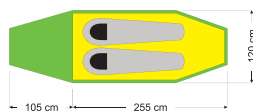

NAME: Lite 3
TOTAL WEIGHT: 2,75 kg
ART.NO: 5029206

OUTER TENT: DURALITE WP+ Polyester Ripstop
 Waterproof: 5 000 mm
INNER TENT: 190T Polyester, breathable
FLOOR: 210T Polyester PU
 Waterproof: 10 000 mm