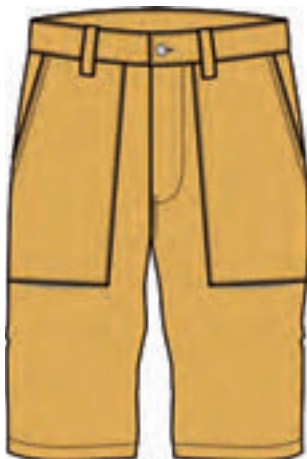

Oat

7835410
Shorts
Duralite Polycotton

windproof

water repellent

breathable

Men
S-XXL

Free Assorted