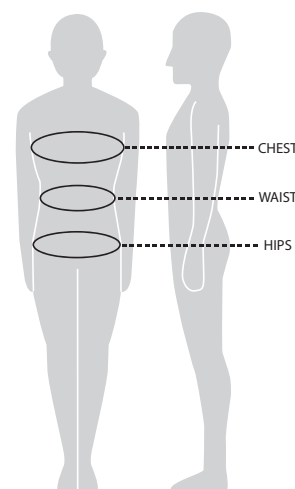

Men's body measurements

Size	S	M	L	XL	XXL
Chest	92	100	108	116	124
Waist	80	88	96	106	116
Hip	94	102	110	116	122
Inseam	81	83	84	85	87
Sleeve Length	61	63	64,5	65,5	66,5